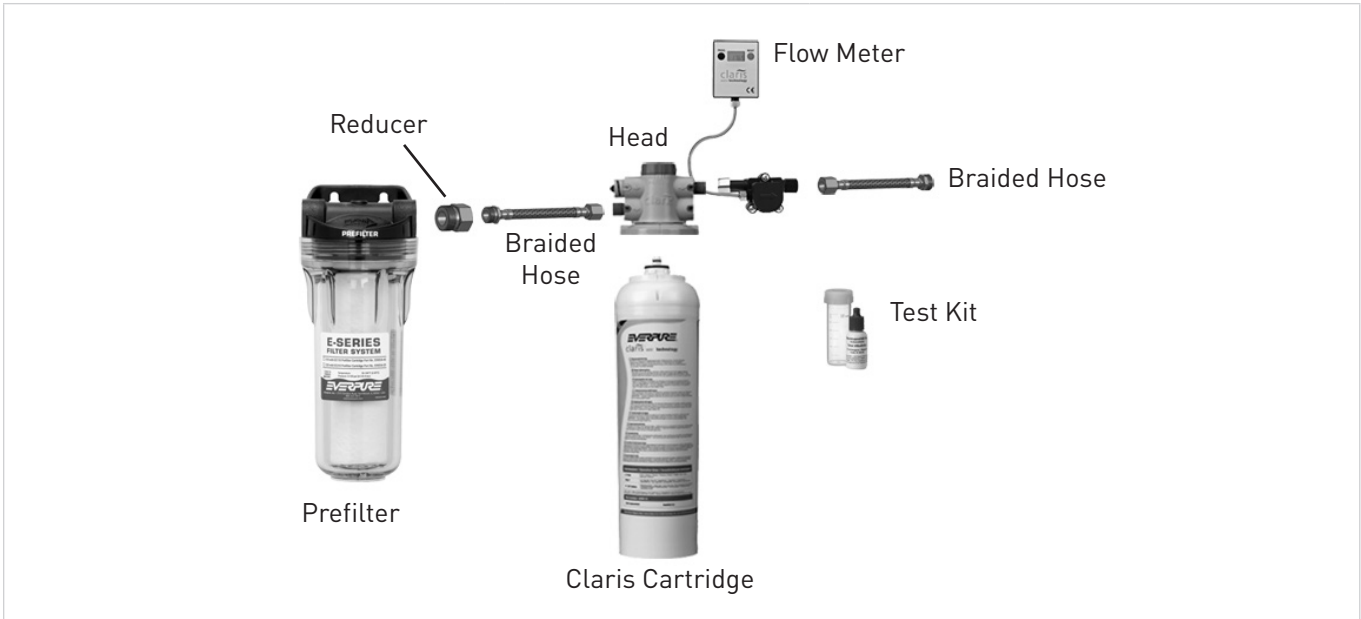

EVERPURE® EV4339-06 claris™ XL STEAM SYSTEM QUICK INSTALLATION GUIDE

1. Assemble

		
2. Purge	3. Test	4. Set Meter