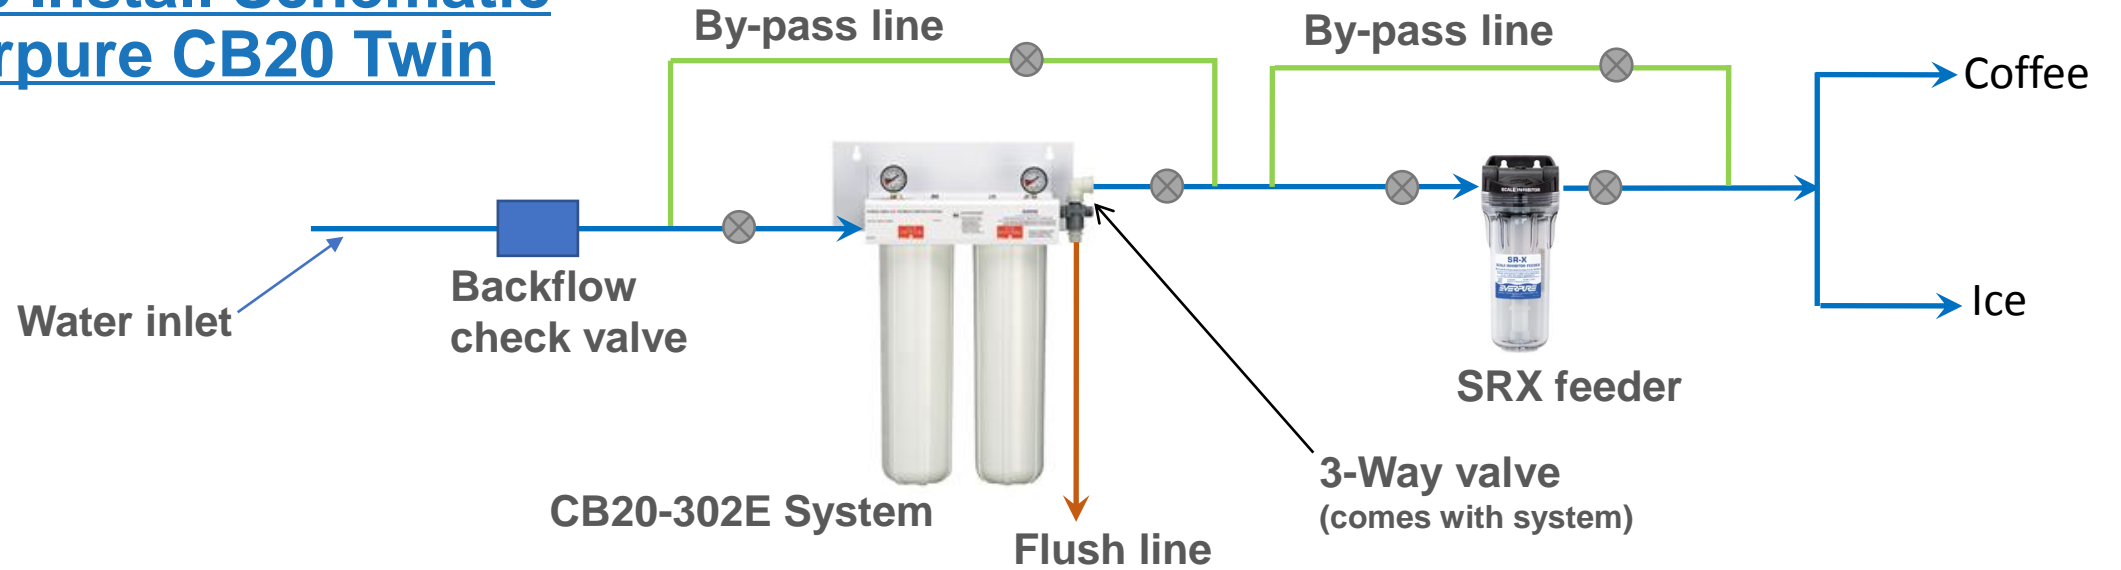

Generic Install Schematic for Everpure CB20 Twin System

-  Backflow check valve
-  Shut-off Valve

Please follow local plumbing codes with regards to the installation of check valves & backflow preventors