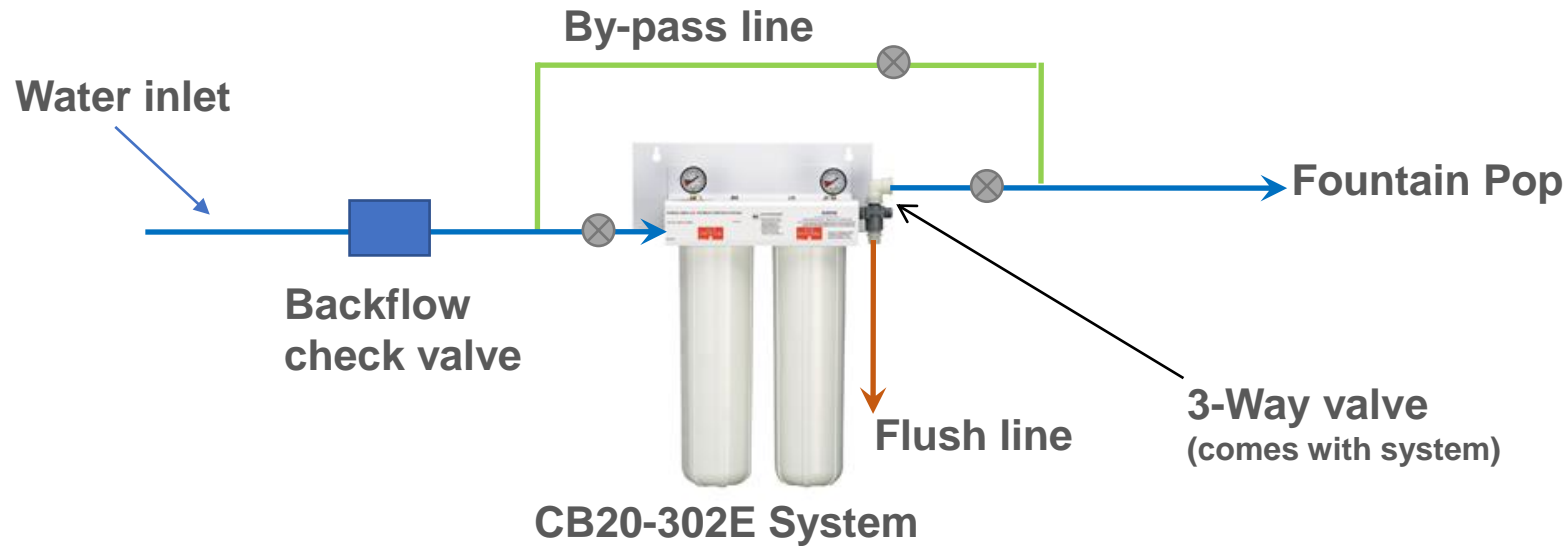

Generic Install Schematic for Everpure CB20 Twin System

-  Backflow check valve
-  Shut-off Valve

Please follow local plumbing codes with regards to the installation of check valves & backflow preventors