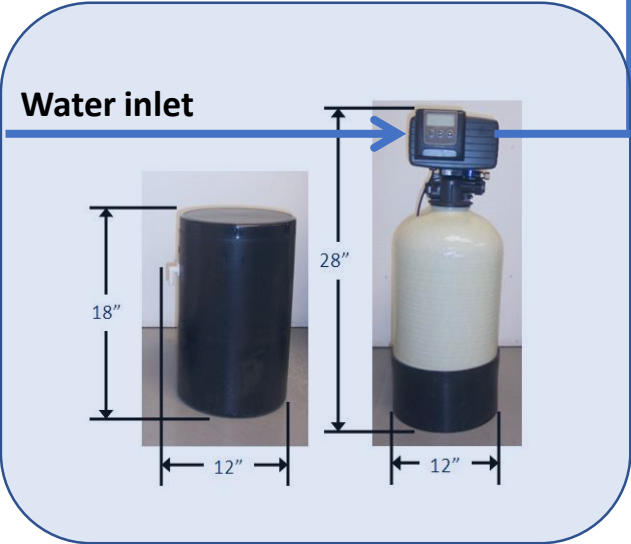

**Generic install schematic for MRS600 HE-II with 5600 Kiosk Softener**

Water Softener  
(recommended)